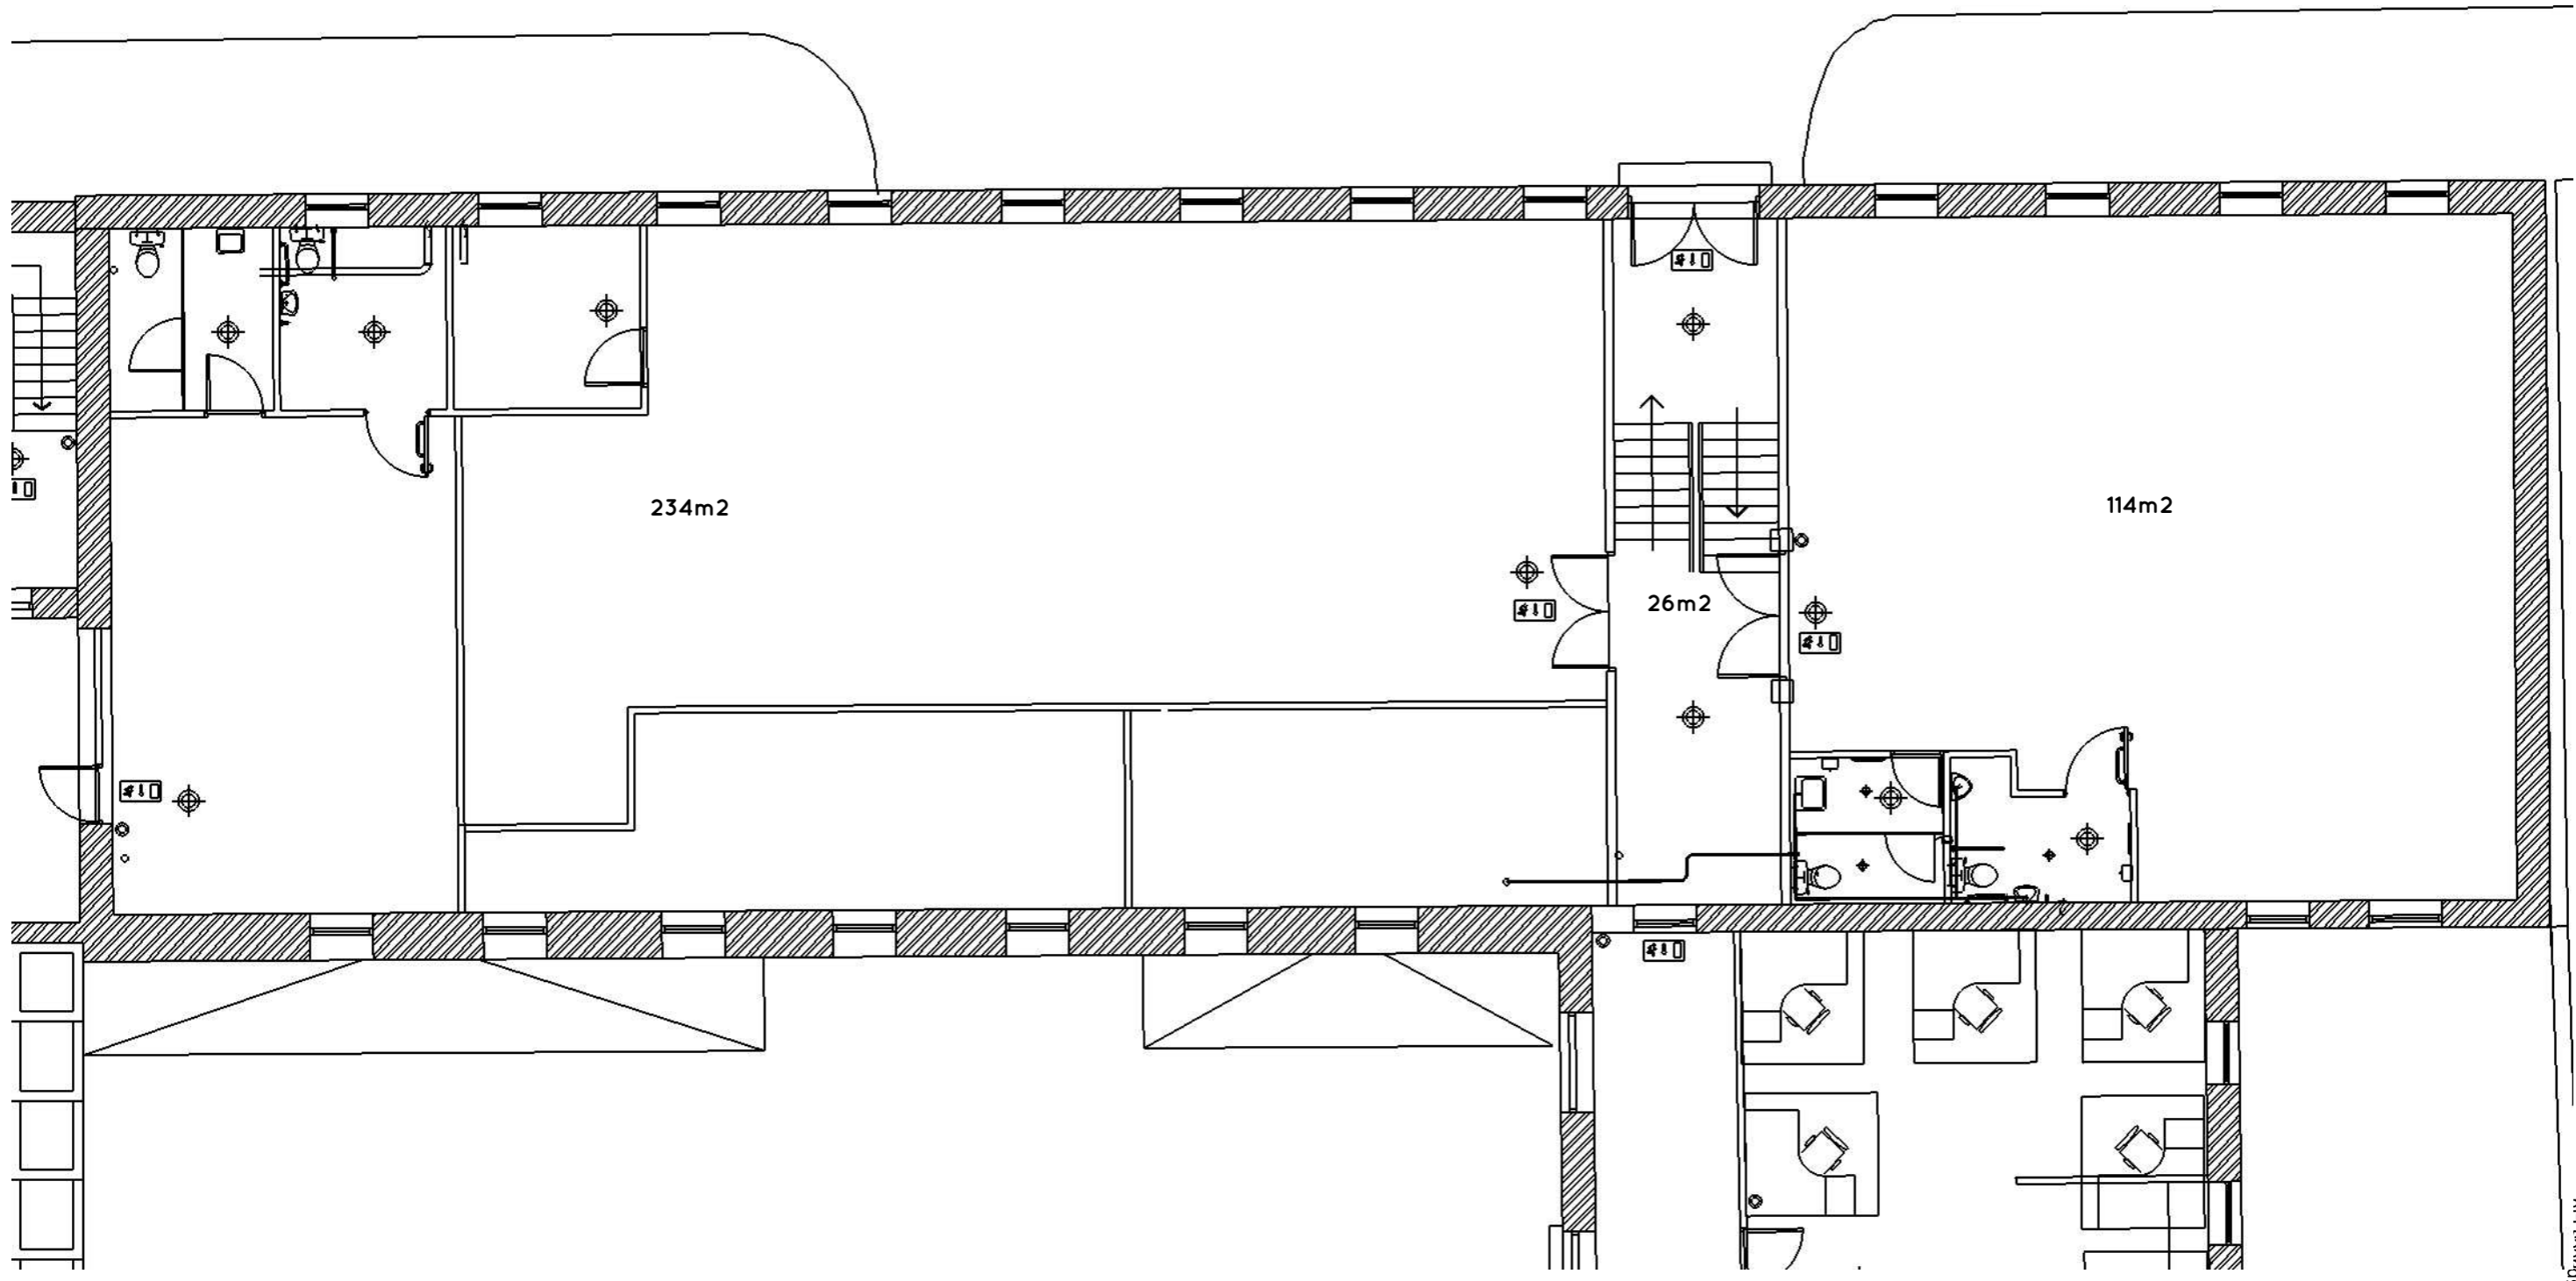

Total Area of GF02 and GF03 - 129m2

PROJECT 5399	SCALE 1:75@ A3	Designer JH
DRG NO G001	REV C1	

Total Area - 375m2

G4

Ovo Spaces Ltd

0114 2434600

info@ovospaces.co.uk

www.ovospaces.co.uk

PROJECT 5399	SCALE 1:100@A3	Designer JH
DRG NO G011	REV C1	

© copyright 2018 Ovo Spaces Ltd.  
This drawing remains the property of Ovo Spaces Ltd.  
and must not be reproduced or disclosed to a third party  
without prior consent of Ovo Spaces Ltd.